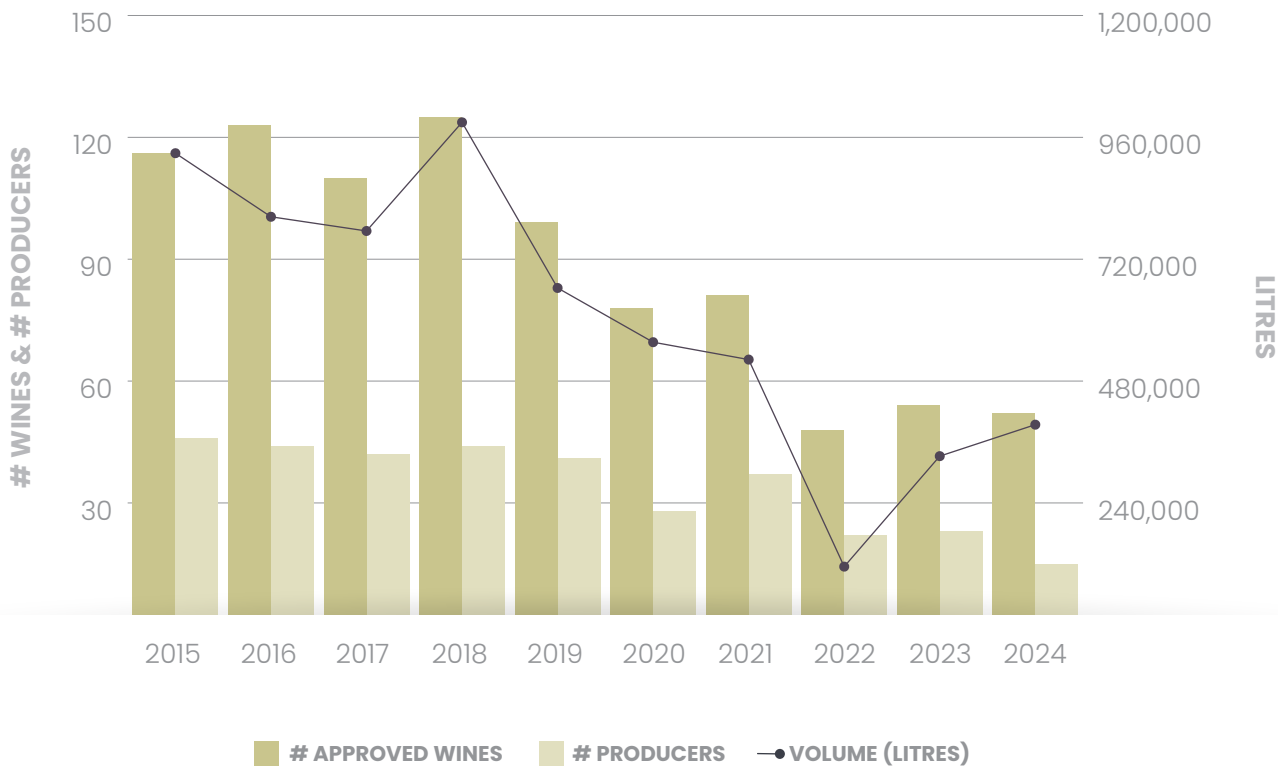

## VQA ICEWINE

### *Production Volume & Producers by Reporting Year*

*Production Statistics are based on wine approvals issued during the period April 1 to March 31.*